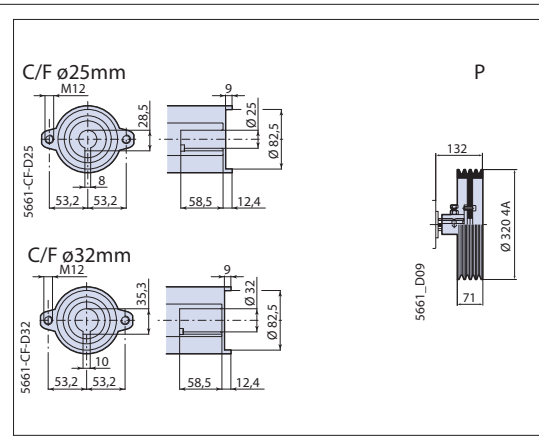

AR 185 bp

DIMENSIONS • DIMENSIONI 5661_D10

<h1>AR 185 bp</h1>	<p>Pumps Pompe</p>
--------------------	------------------------

Please note: specifications are subject to change for improvement without notice.
© Apr 2007 by AnnoviReverberi spa