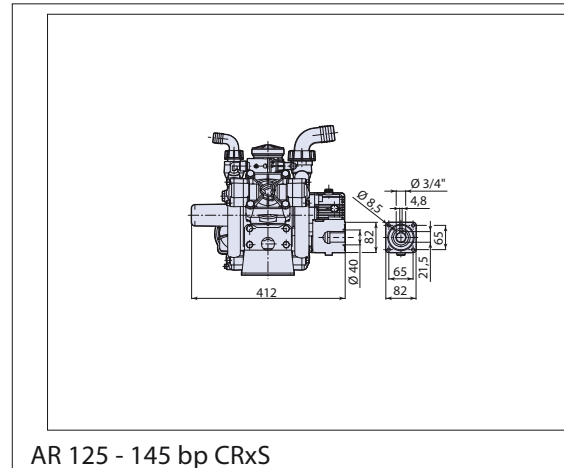

AR 125 - 145 bp

DIMENSIONS • DIMENSIONI 5661_DA1

<p>AR 125 bp AR 145 bp</p>	<p>Pumps Pompe</p>
--------------------------------	------------------------

AR 125 - 145 bp CRxS

Please note: specifications are subject to change for improvement without notice.
© Apr 2007 by AnnoviReverberi spa