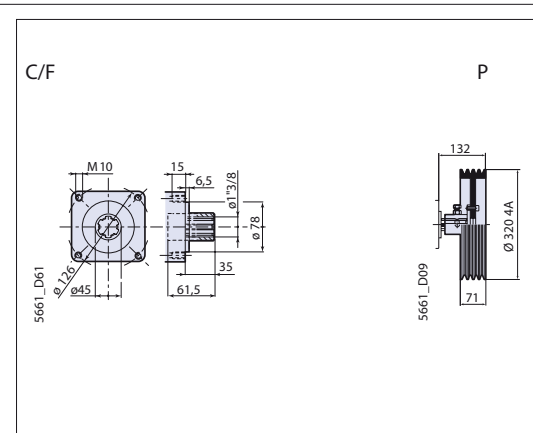

AR 125 - 145 bp

DIMENSIONS • DIMENSIONI 5661_DA1

<p>AR 125 bp AR 145 bp</p>	<p>Pumps Pompe</p>
--------------------------------	------------------------

AR 125 - 145 bp CRxS

Please note: specifications are subject to change for improvement without notice.
© Apr 2007 by AnnoviReverberi spa