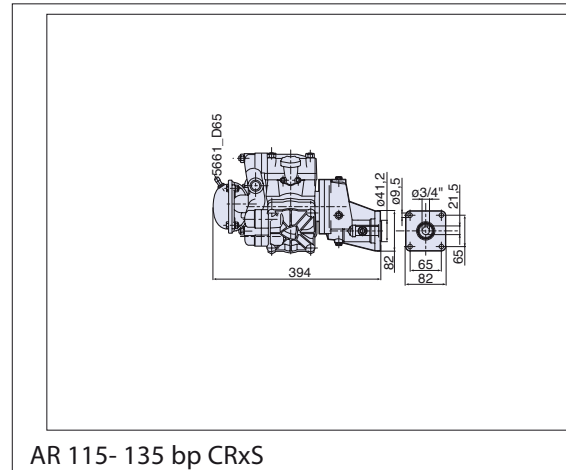

AR 115 - 135 bp

DIMENSIONS • DIMENSIONI

5661_D06

<p>AR 115 bp AR 135 bp</p>	<p>Pumps Pompe</p>
--------------------------------	------------------------

AR 115- 135 bp CRxS

Please note: specifications are subject to change for improvement without notice.
© Apr 2007 by AnnoviReverberi spa